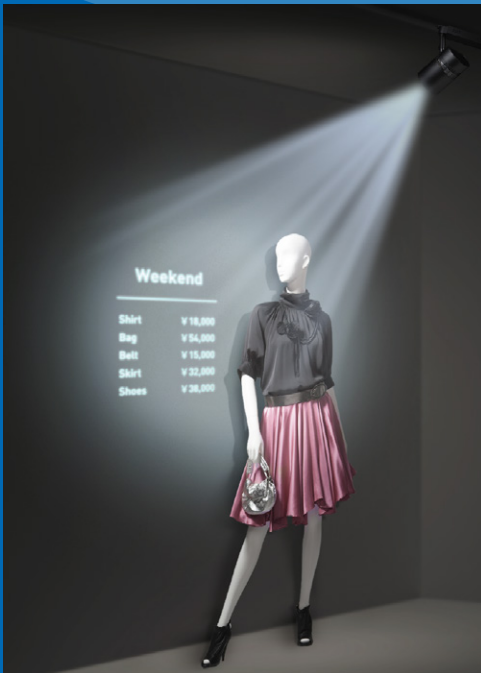

Space Player

LIGHTING AND LASER
PROJECTION

**Combine lighting and laser projection.
Redefine space design.
Create new possibilities.**

Space Player

LIGHTING AND LASER PROJECTION

Turn your creative ideas into reality through expressive lighting and animation.

Combine illumination and projection to show any space in a completely new light.

Complete flexibility

Weekend

Shirt	¥ 18,000
Bag	¥ 54,000
Belt	¥ 15,000
Shirt	¥ 22,000
Shoes	¥ 28,000

Until now, lighting has simply involved illuminating objects on display. But with the Space Player, you can customise the shape and colour of light. Spotlight merchandise and project product-specific information for more engaging and appealing displays. You can even play video or project and animate logos in brightly lit rooms.

With the help of shapes and colours, the Space Player allows you to add unusual, captivating effects and elements to your exhibits.

As well as projecting information about the work of art, you can create a deeper understanding of the piece and capture attention to enhance the visitor experience.