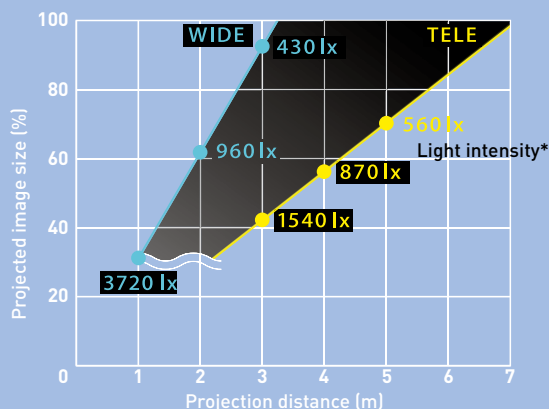

A: The following file formats are supported:
Image files: jpg, bmp. Videos: mov, avi, mp4, mpg, wmv.

Q: How do projected image size, projection distance and light intensity relate to one another?

A: As a general rule, light intensity will approach 1,000 lx* given a 2m projection distance and a maximum image size of 60%.

* Details are shown in the following charts.

* Light intensity values are based on the device's 'dynamic' image mode using only white light.

%	Projected image size		Projection distance	
	Height	Width	Minimum	Maximum
30	0.404	0.646	0.95	2.10
40	0.538	0.862	1.28	2.81
50	0.673	1.077	1.61	3.52
60	0.808	1.292	1.94	4.23
70	0.942	1.508	2.27	4.94
80	1.077	1.723	2.60	5.65
90	1.212	1.939	2.93	6.36
100	1.346	2.154	3.26	7.07